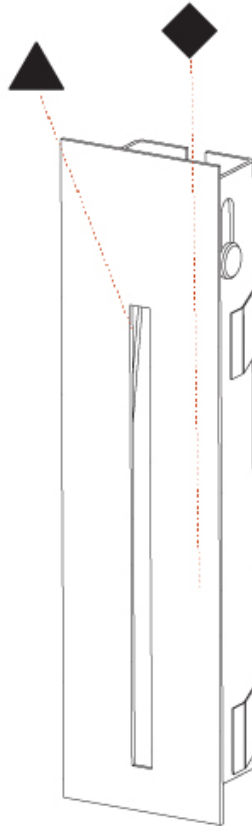

PROJECT	
TYPE	
SPECIFIER	
QUANTITY	
DATE	

DELIGHT STRING RECESSED

A35696-

base number	Color	Finishes	Finishes
	Temperature	(Diamond)	(Triangle)

- To build a product code in our configurator select the specify button on the base model # product page
- To build a manual product code on this datasheet choose from the options listed below in blue font and add the suffix to the base model #

GENERAL

Series: Delight
Subseries: Delight String
Brand: Prolicht
Division: Architectural
Mounting Type: Recessed
Mounting Location: Wall
Subcategory: Step Light

PHYSICAL

Shape: Rectangle
Width (mm): 40
Width (in): 1 9/16
Height (mm): 150
Depth (mm): 26
Height (in): 5 7/8
Depth (in): 1
Ceiling Thickness (mm): 10 / 12 / 15
Ceiling Thickness (in): 3/8 or 1/2 or 9/16
Min. Recessing Depth (mm): 30
Min. Recessing Depth (in): 1 3/16
Light Distribution: Asymmetric
Weight (kg): .21
Weight (lbs): .46
Installation Requirement: 140mm / 5 1/2" x 34mm / 1 5/16"
Fixture Finish: SSR / BKV / CWI / CRY / HAB / UFT / ITA / RUA / FTG / MYG / LOD / PUS / FRO / FUP / KIA / POP / BLS / SPG / MEY / GOH / GUM / CHC / COM / ABZ / JAG / OBR / MOS / ROR
Fixture Material: Aluminum

DELIGHT STRING RECESSED

A35696-

PROJECT

TYPE

SPECIFIER

QUANTITY

DATE

A

GENERAL

Series: Delight
Subseries: Delight String
Brand: Prolicht
Division: Architectural
Mounting Type: Recessed
Mounting Location: Wall
Subcategory: Step Light

PHYSICAL

Shape: Rectangle
Width (mm): 40
Width (in): 1 9/16
Height (mm): 250
Depth (mm): 26
Height (in): 9 13/16
Depth (in): 1
Ceiling Thickness (mm): 10 / 12 / 15
Ceiling Thickness (in): 3/8 or 1/2 or 9/16
Min. Recessing Depth (mm): 30
Min. Recessing Depth (in): 1 3/16
Light Distribution: Asymmetric
Weight (kg): .83
Weight (lbs): 1.8
Fixture Finish: SSR / BKV / CWI / CRY / HAB / UFT / ITA / RUA / FTG / MYG / LOD / PUS / FRO / FUP / KIA / POP / BLS / SPG / MEY / GOH / GUM / CHC / COM / ABZ / JAG / OBR / MOS / ROR
Fixture Material: Aluminum
Cut-out Measurements: 240mm / 9 7/16" x 34mm / 1 5/16"